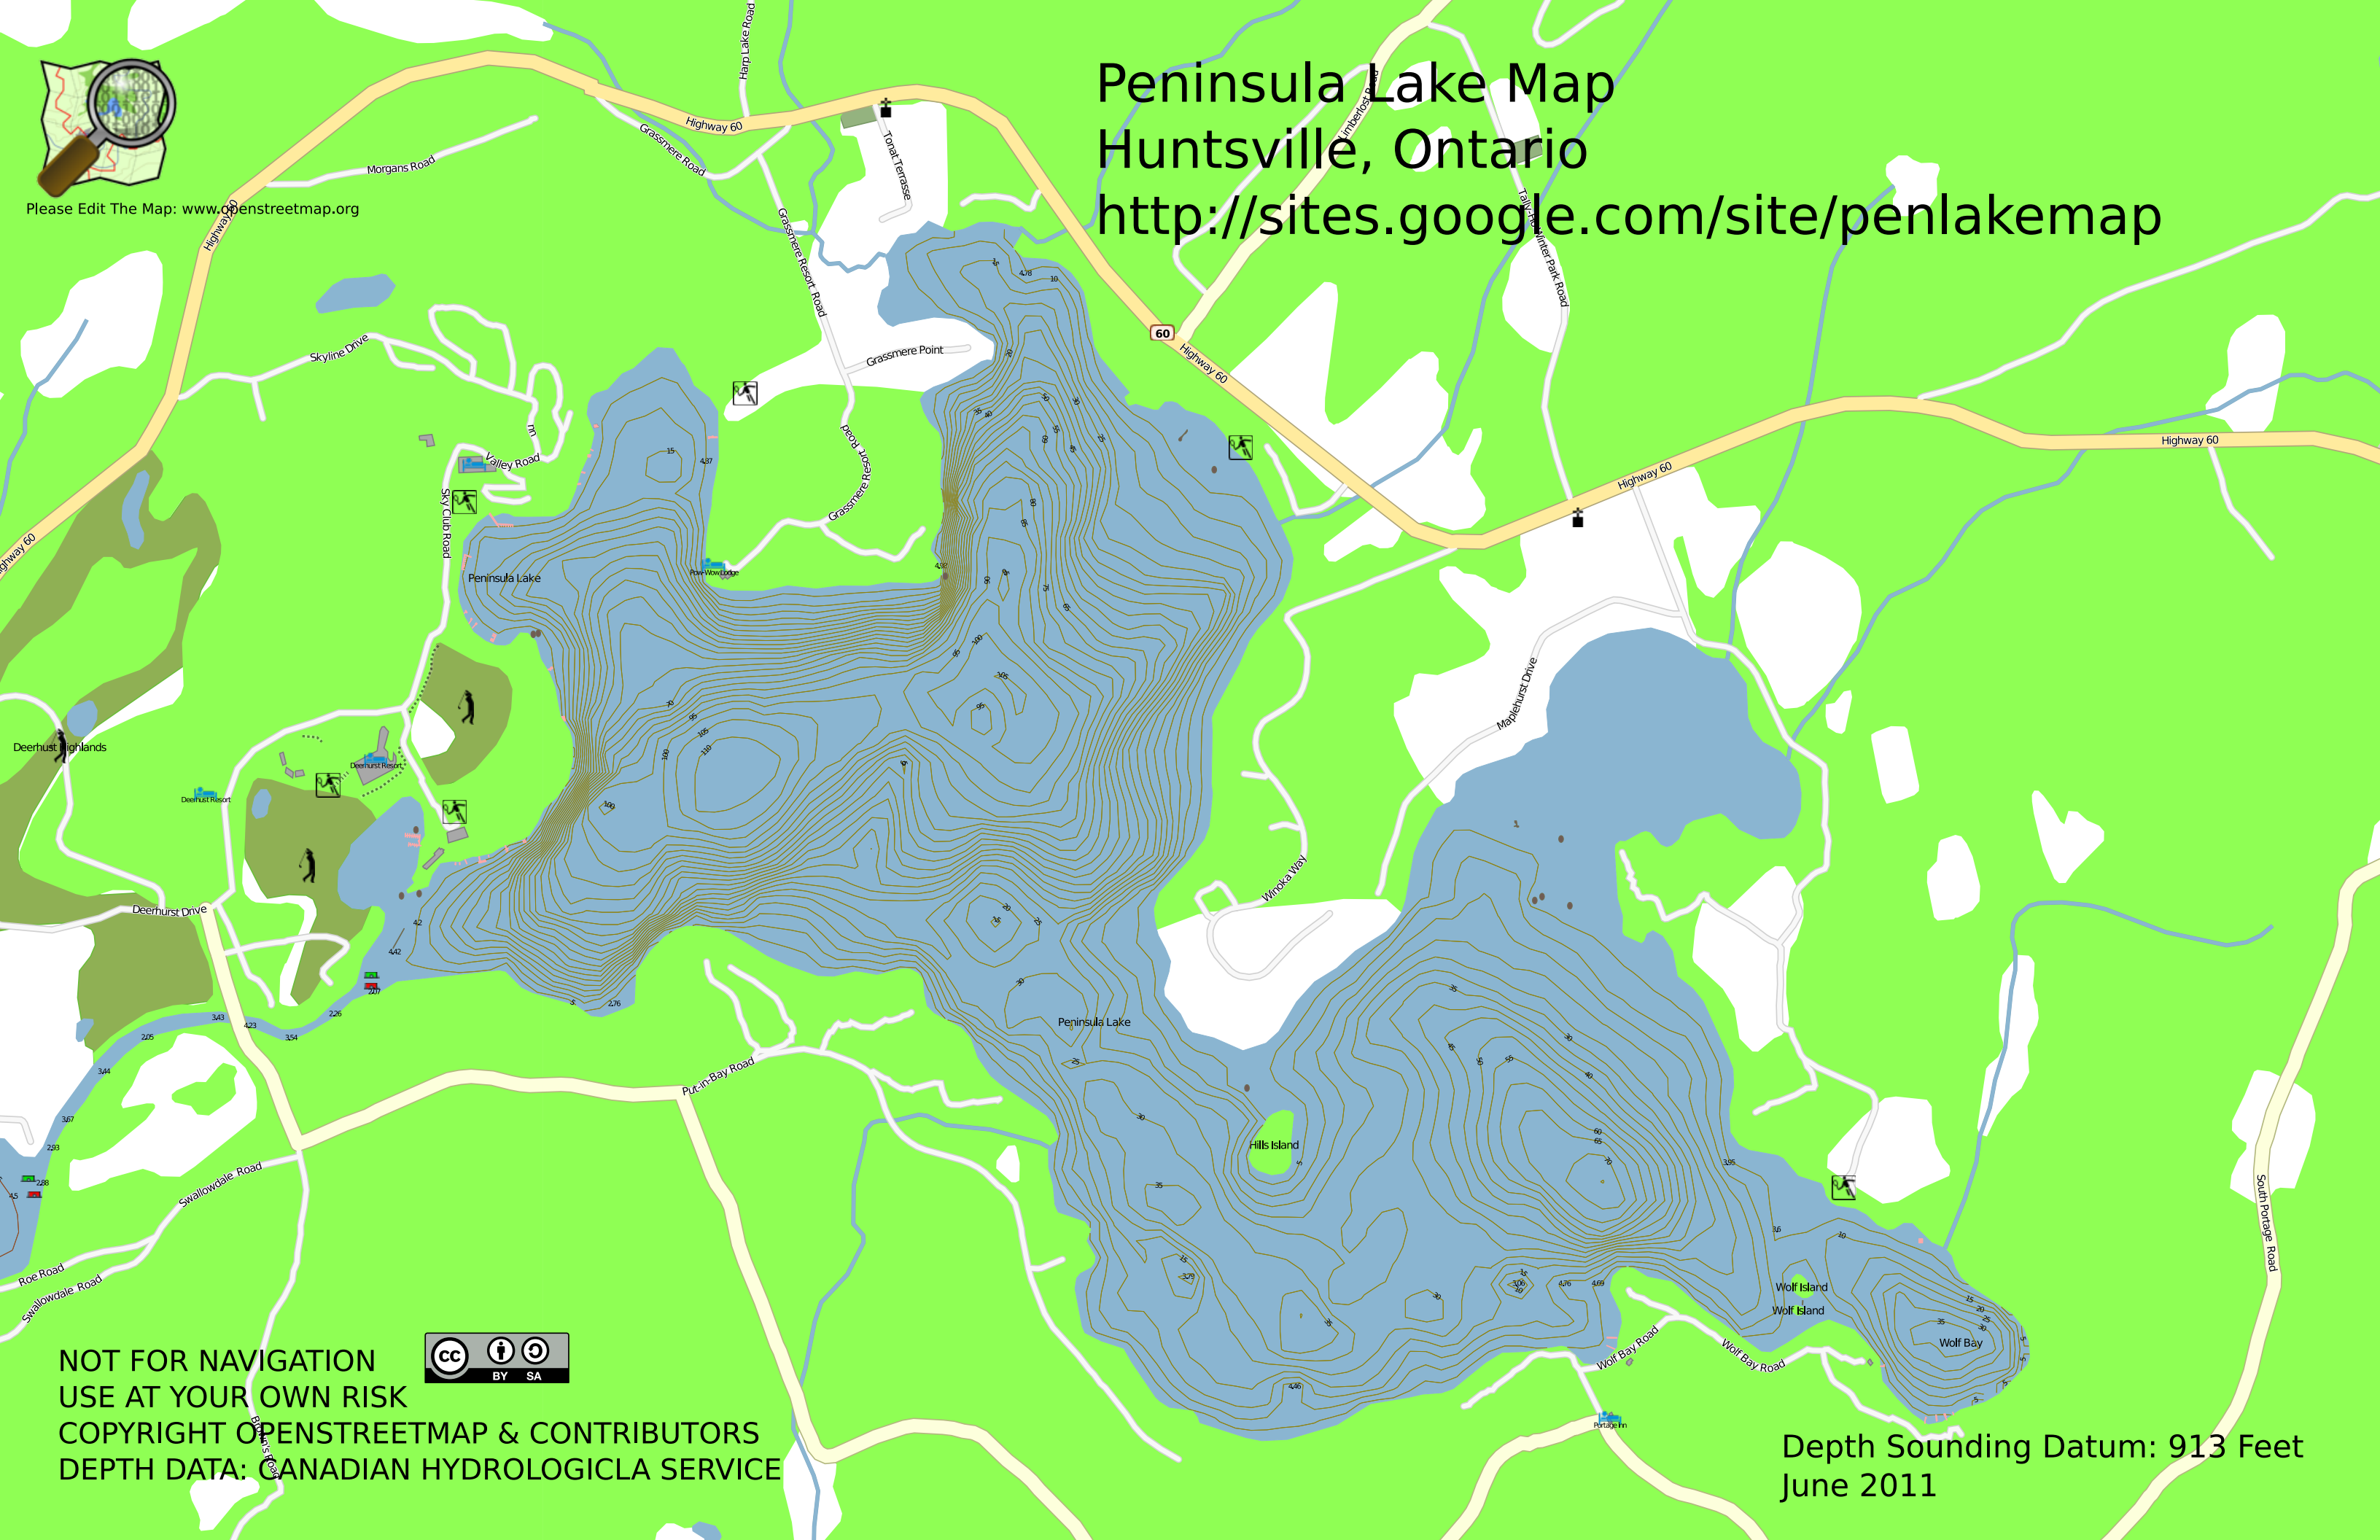

Please Edit The Map: www.openstreetmap.org

Peninsula Lake Map Huntsville, Ontario <http://sites.google.com/site/penlakemap>

NOT FOR NAVIGATION
USE AT YOUR OWN RISK
COPYRIGHT OPENSTREETMAP & CONTRIBUTORS
DEPTH DATA: CANADIAN HYDROLOGICLA SERVICE

Depth Sounding Datum: 913 Feet
June 2011